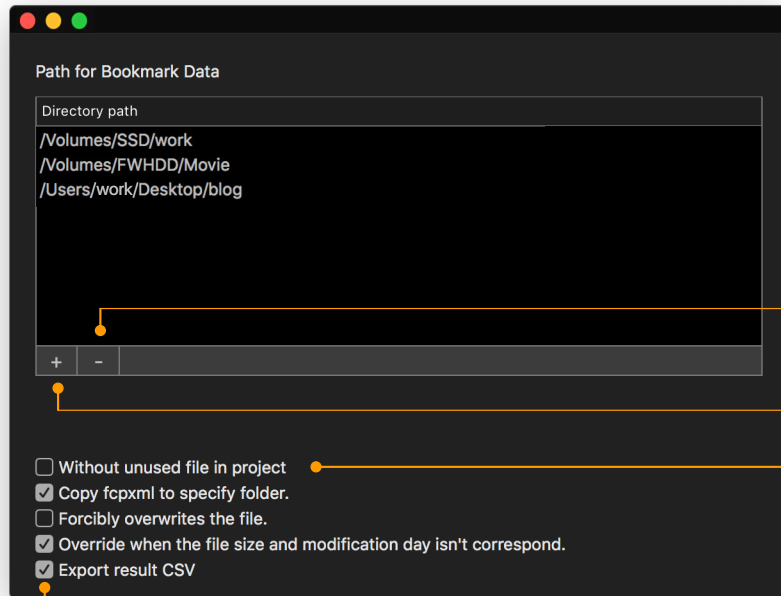

Quick document of Reference X

Preference window

Delete for resolve Security-scoped Bookmark URL.
Select the URL for "Directory path" table.

Add for resolve Security-scoped Bookmark URL

If do not want to copy a media file that is not used in project,
check this button.

Check the button if you want to specified.